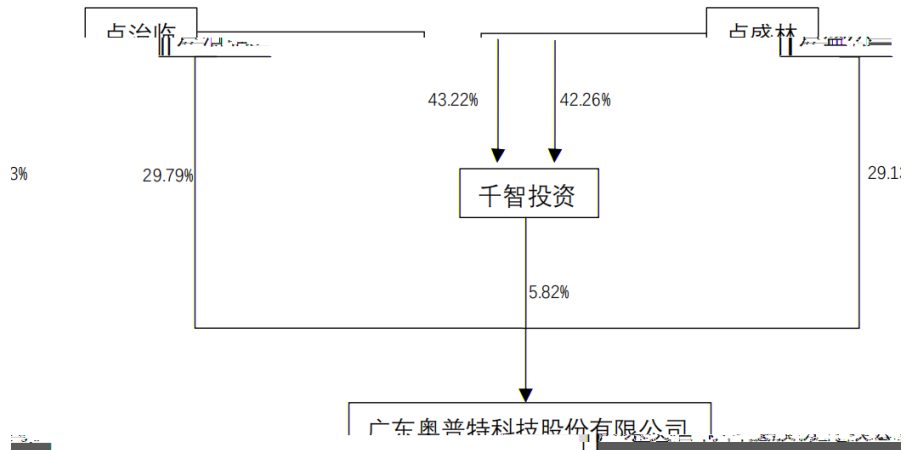

2.

2006

AI

3D  
3C

3.

2D 2D 3D 3D 3D 3D 3D 3D  
3D 3D 3D 3D 3D 3D 3D 3D

2

PCB SMT  
" " GWh TWh  
TWh  
" " "

	56,541,051.00	122,785,320.14	75,707,058.28	42,654,987.59
	-3,965,552.00	4,630,811.83	-76,275,959.27	120,548,937.51

4

4.1

10

	:
( )	4,695
( )	5,020
	0
	0
	0
	0

4.2

4.3

4.4

5

1

1.		30.39%		31.59%
2.		40.14%	18.88%	39.32%
	13.83%		7.26%	

2