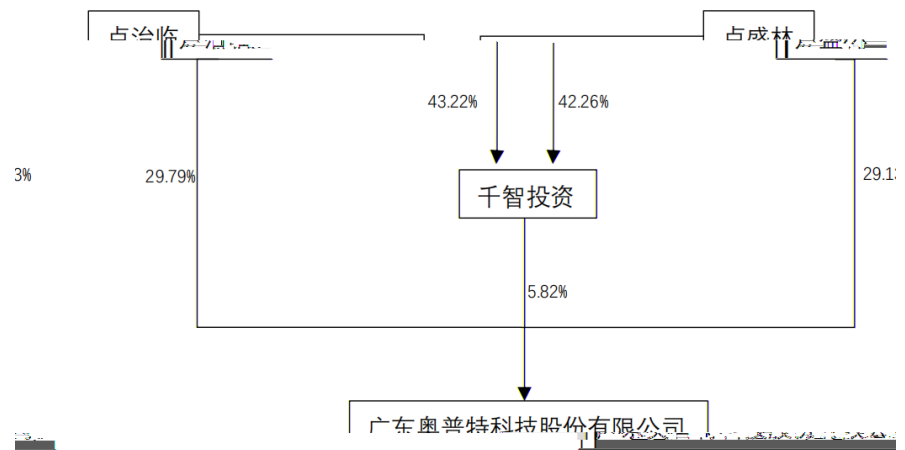

2.

2006

AI

3D  
3C

3.

2D 2D 3D 3D 3D 3D 3D 3D  
3D 3D 3D 3D 3D 3D 3D 3D

2

PCB SMT  
" " GWh TWh  
TWh  
" " "

	56,541,051.00	122,785,320.14	75,707,058.28	42,654,987.59
	-3,965,552.00	4,630,811.83	-76,275,959.27	120,548,937.51

4

4.1

10

	:
( )	4,695
( )	5,020
	0
	0
	0
	0

4.2

4.3

4.4

5

1

1.		30.39%		31.59%
2.		40.14%	18.88%	39.32%
	13.83%		7.26%	

2